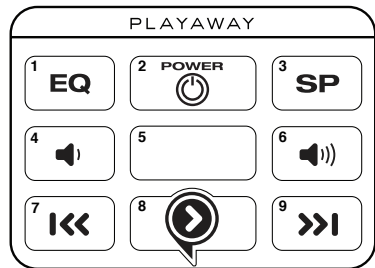

HOW TO PLAYAWAY - BUTTON FUNCTIONALITY

**1 EQ/Equalizer:**

Each press on the EQ button rotates a new EQ mode.

- NONE = No EQ setting
- LOUD = Overall sound is boosted
- LOW = Bass is boosted
- HIGH = Treble is boosted
- CLEAR = High end sound is amplified
- HIFI = Sound is mixed for best performance

**2 Power:**

- a. Press the POWER button once to turn unit on
- b. Press the POWER button again and hold for 3 seconds to power off - release button after unit counts down and "OFF" appears on the LCD screen

**3 Speed (Audiobook Content):**

- a. Each press of the SP button rotates to a new speed mode. There are 3 options:
  - SPD = Normal
  - SPD+ = Fast
  - SPD++ = Fastest

**Shuffle Play (Music Content):**

- a. If your Playaway is pre-loaded with music content, the SP button enables/disables shuffle play functionality
- b. Pressing the SP button once will enable Shuffle Play mode and cause a randomization of playback